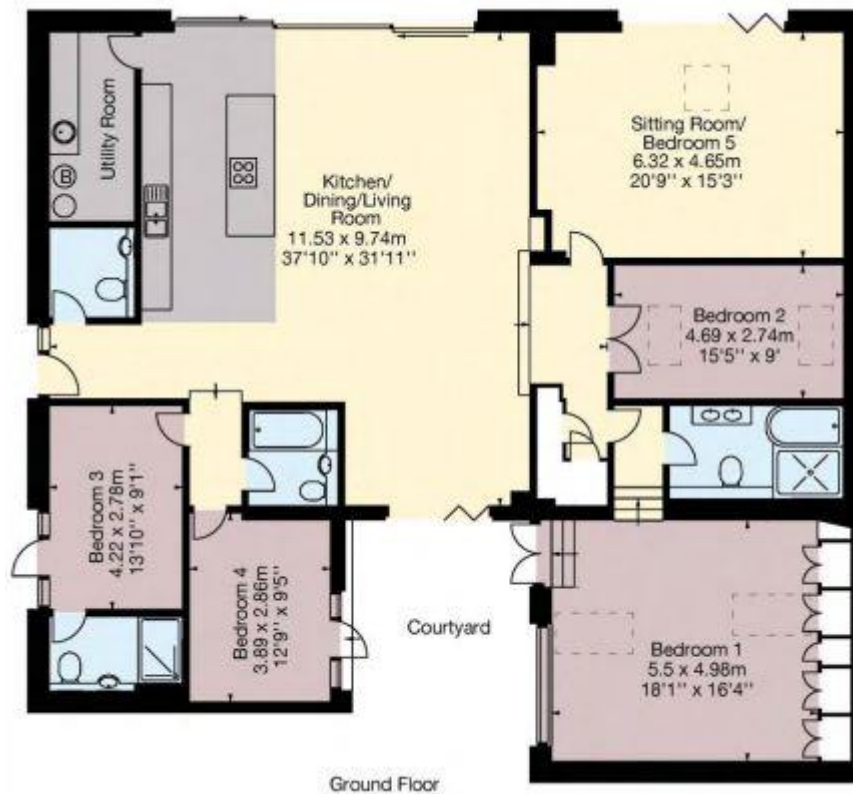

LUXURY ESCAPES BATH

EDEN FLOORPLAN

BEDROOM 1 – ENSUITE – 4 X SINGLES (THESE CAN BE MADE UP AS SUPERKING BEDS TOO)

BEDROOM 2 – 2 X SINGLES (THESE CAN BE MADE UP AS A SUPERKING TOO)

BEDROOM 3 – ENSUITE - 2 X SINGLES (THESE CAN BE MADE UP AS A SUPERKING TOO)

BEDROOM 4 - 2 X SINGLES (THESE CAN BE MADE UP AS A SUPERKING TOO)

BEDROOM 5 - 4 X SINGLES (THESE CAN BE MADE UP AS A SUPERKING TOO)